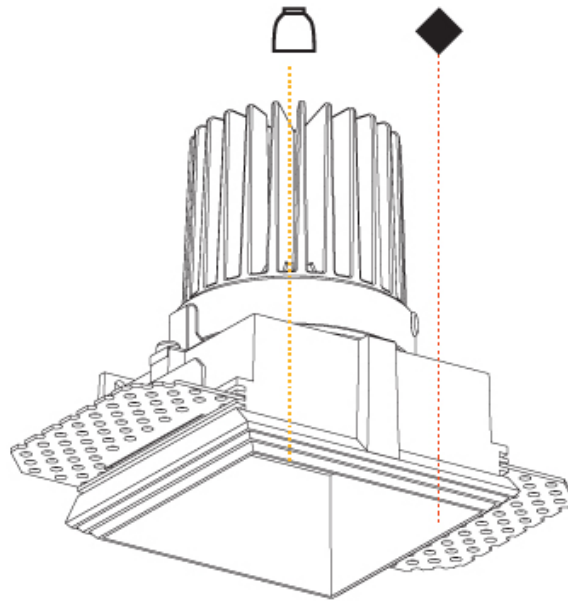

CAVE SINGLE TRIMLESS

A35535-

PROJECT	_____
TYPE	_____
SPECIFIER	_____
QUANTITY	_____
DATE	_____