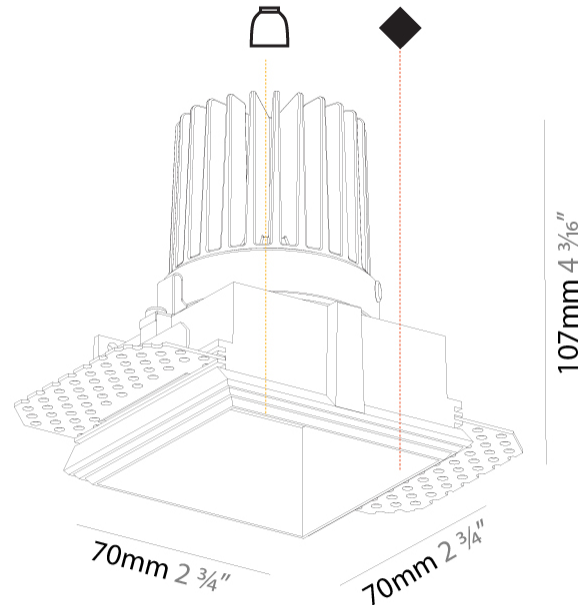

GENERAL

Series: Cave
Subseries: Cave Single
Brand: Prolicht
Division: Architectural
Mounting Type: Trimless
Mounting Location: Ceiling
Subcategory: Downlight

PHYSICAL

Shape: Square
Length (mm): 70
Length (in): 2 3/4
Width (mm): 70
Width (in): 2 3/4
Height (mm): 107
Height (in): 4 3/16
Ceiling Thickness (mm): 10 / 12.5 / 15
Ceiling Thickness (in): 3/8 or 1/2 or 9/16
Min. Recessing Depth (mm): 130
Min. Recessing Depth (in): 5 1/8
Light Distribution: Downlight
Fixture Finish: SSR / BKV / CWI / CRY / HAB / UFT / ITA / RUA / FTG / MYG / LOD / PUS / FRO / FUP / KIA / POP / BLS / SPG / MEY / GOH / GUM / CHC / COM / ABZ / JAG / OBR / MOS / ROR
Fixture Material: Aluminum Die Cast
Cut-out Measurements: 85mm / 3 3/8" x 85mm / 3 3/8"
Upon Request: Unique Ceiling Thickness

ELECTRICAL

Lamp Type: LED (Zhaga Standard)
Total Output Wattage (W): 15
Dimming: Dali Dimming
Driver Included: No
Driver Location: Recessed Housing
Driver Type: Constant Current - 120Vac
Driver Class: Class 2
Housing: See components
Input Voltage (V): 120
Constant Current (MA): 350

LED

Color Temperature (°K): Warm Dim
Max. Delivered Lumen (lm): 770
CRI: >90 CRI
Lamp Life (hrs): 50000
Upon Request: Special Color Temperature RGB-W Tunable White Special LED

OPTICAL

Reflector: 20 / 40 / 60
Upon Request: Special Beam Angles

RATINGS AND CERTIFICATIONS

Certified By: Certified for North American Standards
IP rating: IP20