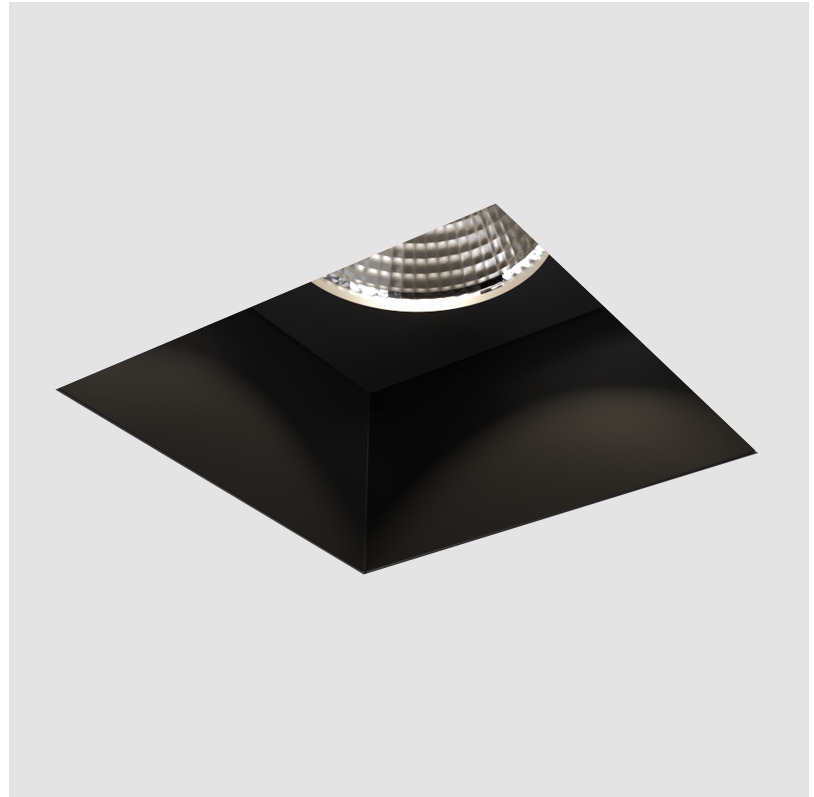

GENERAL

Series: Cave
Subseries: Cave Single
Brand: Prolicht
Division: Architectural
Mounting Type: Trimless
Mounting Location: Ceiling
Subcategory: Downlight

PHYSICAL

Shape: Square
Length (mm): 70
Length (in): 2 3/4
Width (mm): 70
Width (in): 2 3/4
Height (mm): 107
Height (in): 4 3/16
Ceiling Thickness (mm): 10 / 12.5 / 15
Ceiling Thickness (in): 3/8 or 1/2 or 9/16
Min. Recessing Depth (mm): 130
Min. Recessing Depth (in): 5 1/8
Light Distribution: Downlight
Fixture Finish: SSR / BKV / CWI / CRY / HAB / UFT / ITA / RUA / FTG / MYG / LOD / PUS / FRO / FUP / KIA / POP / BLS / SPG / MEY / GOH / GUM / CHC / COM / ABZ / JAG / OBR / MOS / ROR
Fixture Material: Aluminum Die Cast
Cut-out Measurements: 85mm / 3 3/8" x 85mm / 3 3/8"
Upon Request: Unique Ceiling Thickness

ELECTRICAL

Lamp Type: LED (Zhaga Standard)
Total Output Wattage (W): 15
Dimming: Dali Dimming
Driver Included: No
Driver Location: Recessed Housing
Driver Type: Constant Current - 120Vac
Driver Class: Class 2
Housing: See components
Input Voltage (V): 120
Constant Current (MA): 350

LED

Color Temperature (°K): Warm Dim
Max. Delivered Lumen (lm): 770
CRI: >90 CRI
Lamp Life (hrs): 50000
Upon Request: Special Color Temperature RGB-W Tunable White Special LED

OPTICAL

Reflector: 20 / 40 / 60
Upon Request: Special Beam Angles

RATINGS AND CERTIFICATIONS

Certified By: Certified for North American Standards
IP rating: IP20